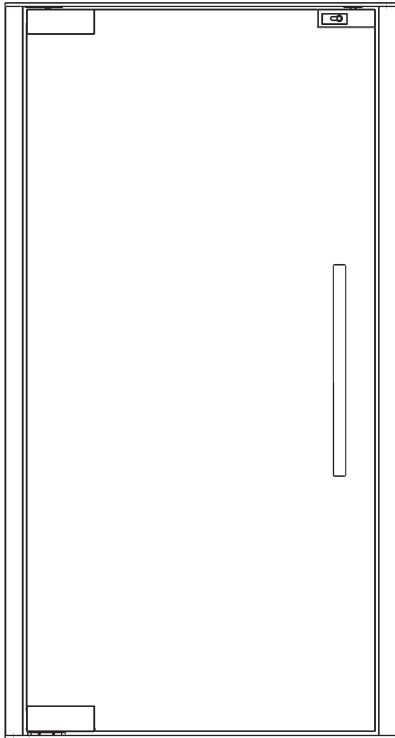

# CiUPivotDoor

ClickitUp<sup>®</sup>  
by ErgoSafe™

# CiUPivotDoor

**Category** Glass partition with height-adjustable function  
**Product** ClickitUpPlus

**ErgoSafe**<sup>®</sup>  
FLEXIBLE GLASS SOLUTIONS

## Height

2090 mm

## Width

1100 mm